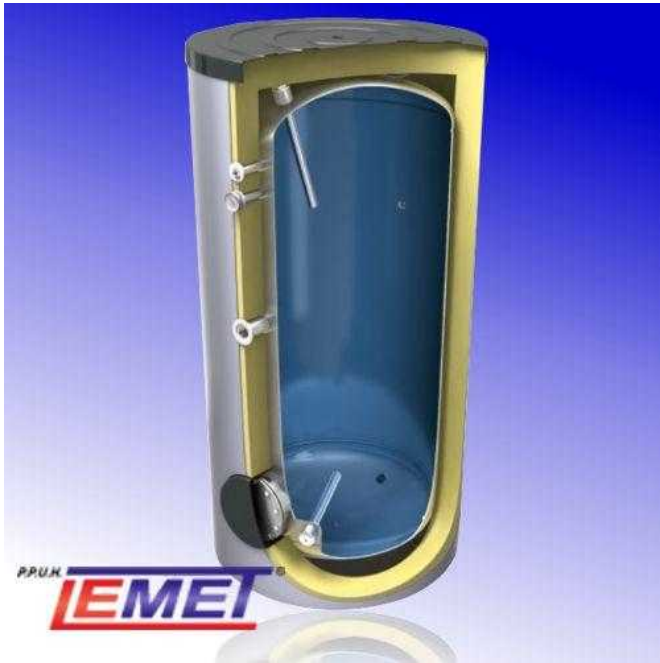

Lemet Waterheater 200 litre (655 GBP)

Location **Yorkshire and the Humber, North Yorkshire**
<https://www.freeadsz.co.uk/x-161410-z>

Lemet Waterheater 200 litre, The Lemet electric water heater is ideal for houses, campsites, marinas and offices. The wellinsulated Electric water heater from Lemet is equipped with a 2kW electric heater, but can also be supplied with a 4,5kW, 6kW or 9kW electric heater. The maximum rated temperature is 85 °C (185 °F). The thick insulation will optimally preserve the water temperature. The longlife magnesium anode heating element is highly durable and can be replaced if need be. The ceramic enamel wall was fired at a temperature of 850 °C making it heat resistant. All water heaters are supplied with a free of charge pressure safety valve that needs to be installed for the water heater to function safely. If you do not use this pressure safety valve your guarantee will be void. The longlife magnesium anode heating element is highly durable and can be replaced if need be. The ceramic enamel wall was fired at a temperature of 850 OC making it heat resistant. Technical Specifications: Waterheater 200 litre, Lemet Nominal capacity 200 Litre Direct heated Electric water heater Available in 3 colour versions: grey, red and, dark blue. Insulation: PUR foam covered by aesthetic skay-type cloth. Maximum rated power: choice of: 2kW/230Vac, 4,5kW/380Vac, 6kW/380Vac or 9kW/380Vac Long life magnesium anode With the possibility of placing an extra external Temperature sensor. Ceramic enamel inner wall. With Temperature gauge. Maximum tank working pressure: 6 bar Maximum rated temperature: 85 °C (185 °F) Weight (without water): 66 kgs (145.5 lbs) Size: 1250/600 mm Guarantee: 2 Year Delivery time: 1 to 2 weeks. Please note! This eletric heater will be dispatched directly from our factory and will be shipped on a pallet to your adress. £655.00,,