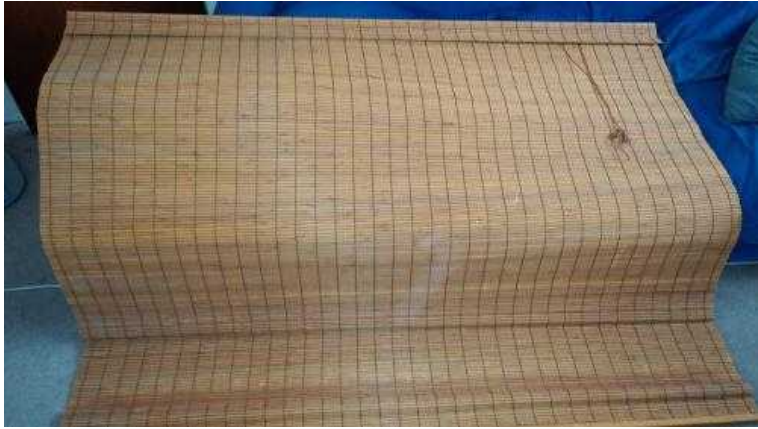

# Wooden Blind (10 GBP)

Location **South West, Gloucestershire**  
<https://www.freeadsz.co.uk/x-165488-z>

Wooden Blind, Wooden blind, dimensions are approximately 185cm/71 inches wide, and 159cm/63.5inch drop. Good condition/working order Please ONLY call, text messages will not be responded to. Thanks £10.00, Gloucester, 07523.