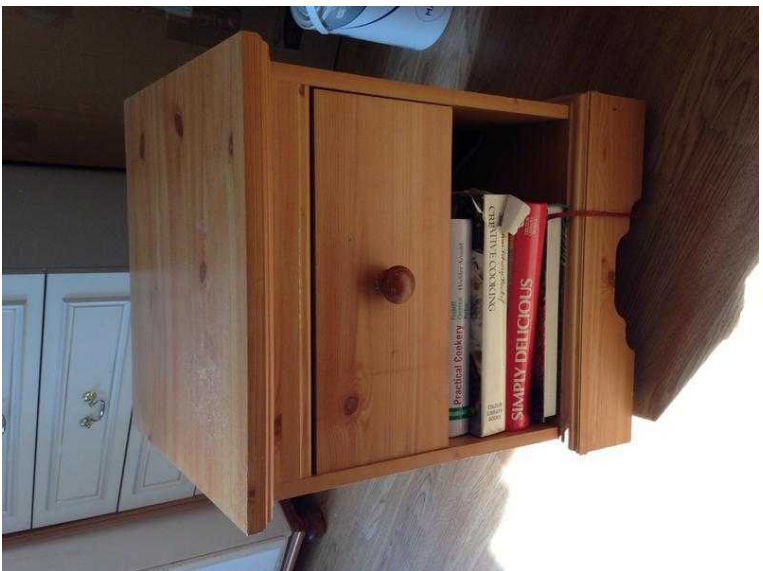

Bedside Cabinet (15 GBP)

Location **South East, Berkshire**
<https://www.freeadsz.co.uk/x-168393-z>

Pine bedside cabinet on wheels. One drawer. Slight mark on top as can be seen in

 <p>Bedside Cabinet</p> <p>https://www.freeadsz.co.uk/x-168393-z</p>	 <p>Bedside Cabinet</p> <p>https://www.freeadsz.co.uk/x-168393-z</p>	 <p>Bedside Cabinet</p> <p>https://www.freeadsz.co.uk/x-168393-z</p>	 <p>Bedside Cabinet</p> <p>https://www.freeadsz.co.uk/x-168393-z</p>	 <p>Bedside Cabinet</p> <p>https://www.freeadsz.co.uk/x-168393-z</p>	 <p>Bedside Cabinet</p> <p>https://www.freeadsz.co.uk/x-168393-z</p>	 <p>Bedside Cabinet</p> <p>https://www.freeadsz.co.uk/x-168393-z</p>	 <p>Bedside Cabinet</p> <p>https://www.freeadsz.co.uk/x-168393-z</p>	 <p>Bedside Cabinet</p> <p>https://www.freeadsz.co.uk/x-168393-z</p>	 <p>Bedside Cabinet</p> <p>https://www.freeadsz.co.uk/x-168393-z</p>
---	--	--	--	---	--	--	--	--	--