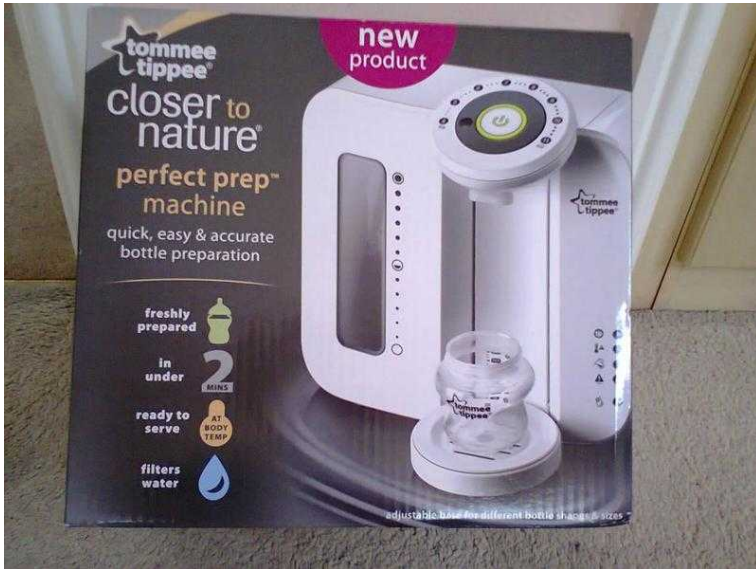

Tomme Tippee closer to nature perfect prep machine (70 GBP)

Location **South East, Kent**
<https://www.freeadsz.co.uk/x-168886-z>

Quick, easy and accurate bottle preparation. Brand new, boxed, never been opened. Unwanted present as already had one. Buyer to.