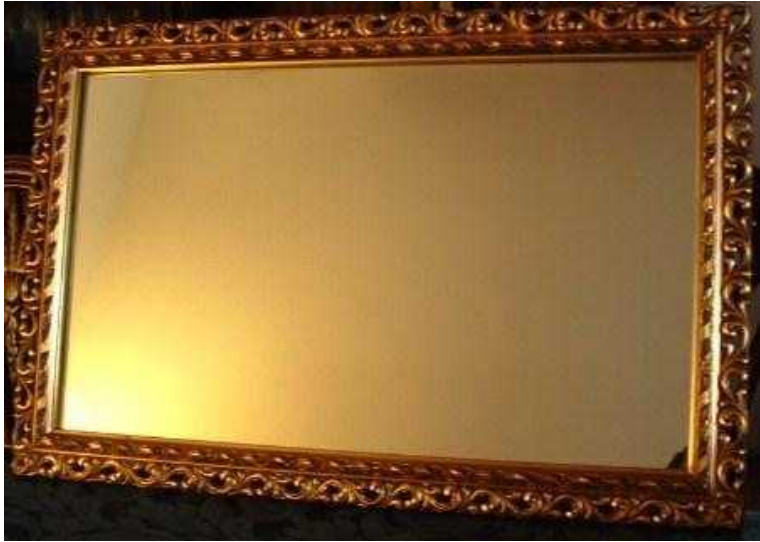

Beautiful Gilt Framed Mirror (30 GBP)

Location **East Midlands, Nottinghamshire**
<https://www.freeadsz.co.uk/x-169626-z>

Perfect mirror in an ornate gilt timber frame. 22" x 15" in excellent condition. Can hang landscape or portrait. Looks superb.