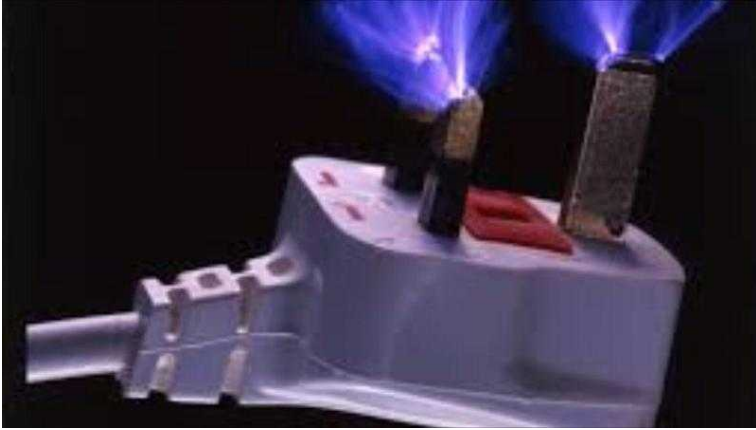

# Surrey PAT TESTING SERVICE (45 GBP)

Location **London, London**  
<https://www.freeadsz.co.uk/x-170703-z>

DJs landlords New Reduced Rates From as little as £35 depending on your location and number of items. We offer a full service of PAT testing at the following rates: Up to 15 items £45, additional items @ £1.00 Our standard service for Landlords, and building sites. Up to 50 items £65, additional items @ .90p Our standard service for Offices. Up to 200 items £150, additional items @ .80p Our standard service for Schools, large Offices, Doctors etc at a single site. We also offer an emergency light testing service, the full three hour test, along side our PAT testing service DJ's we offer a full PAT testing service for all your disco equipment.. Find us Online w w w . CROYDONPATTESTING .com