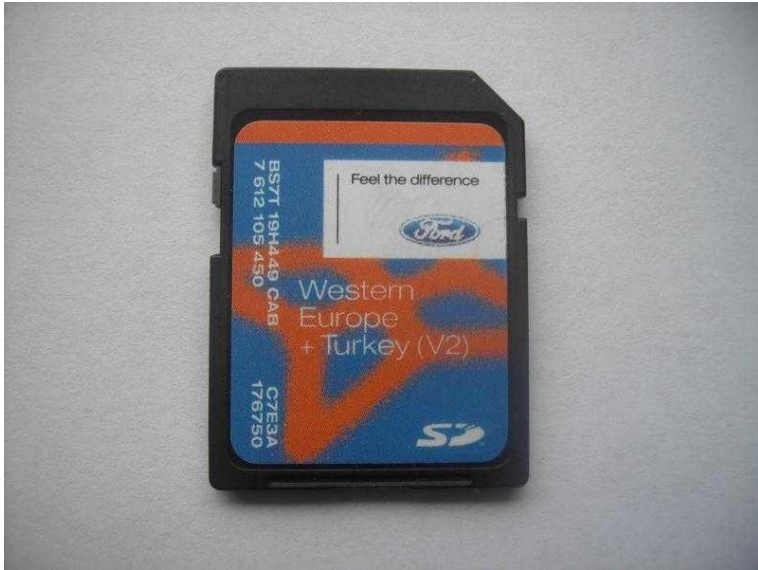

# 100 GENUINE FORD SAT NAV SD CARD for W. EUROPE and TURKEY (V2) USED, TESTED

Location **Northern Ireland, County Down**  
<https://www.freeadsz.co.uk/x-171711-z>

100% GENUINE FORD SAT NAV SD CARD for WESTERN EUROPE and TURKEY (V2). USED but TESTED and in PERFECT WORKING ORDER. PART NUMBER; BS7T 19H449 CAB 7 612 105 450 C7E3A 176750 2 WAYS TO BUY, (1) BRING YOUR CAR AND TRY BEFORE YOU BUY or (2) HAVE IT POSTED ( + £3 postage ) BUT CHECK WITH YOUR DEALER THAT IT IS COMPATIBLE WITH YOUR CAR , AS NO RETURNS ACCEPTED. £30. ALSO HAVE a PEUGEOT SAT NAV SD CARD for SALE. RING UP for DELIVERY.

100 GENUINE FORD SAT NAV SD CARD for W. EUROPE and TURKEY (V2) USED, TESTED and WORKS  
<https://www.freeadsz.co.uk/x-171711-z>

100 GENUINE FORD SAT NAV SD CARD for W. EUROPE and TURKEY (V2) USED, TESTED and WORKS  
<https://www.freeadsz.co.uk/x-171711-z>