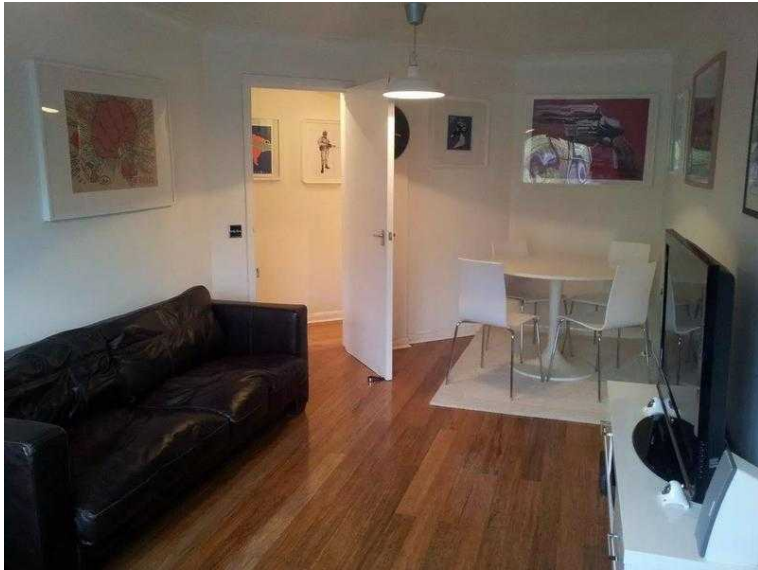

# 1 bed flat in Ridge Green Shaw (575 GBP)

Location **South West, Wiltshire**  
<https://www.freeadsz.co.uk/x-172524-z>

1 bed flat becoming available in mid November located in Shaw opposite the Bramptons Ground floor. Real wood flooring. Contemporary kitchen Inc. Fridge freezer, washing machine and cooker. Off street parking. Option to join the exclusive residents leisure club with tennis court and heated outdoor pool. Seeking professional for minimum 12 month contract. No dss. No pets. Non smokers. Credit and reference checks required.;