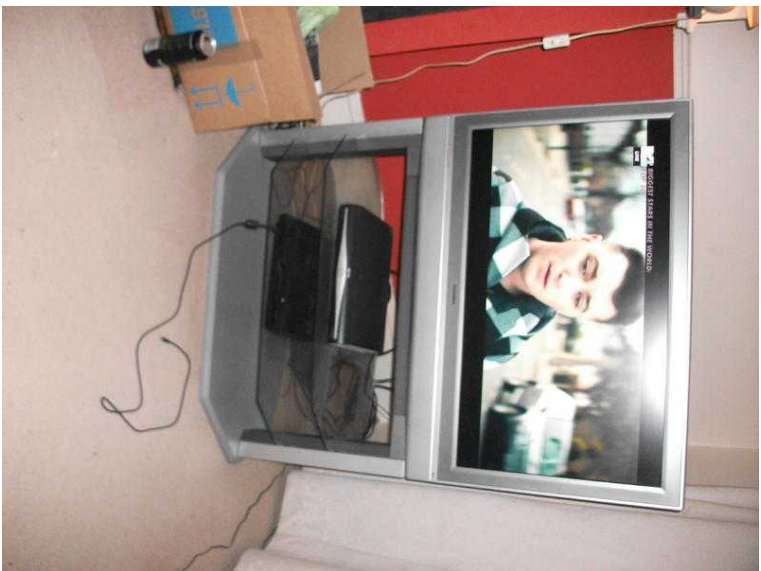

# TOSHIBA FLAT SCREEN 32 INCH TV WITH BUILT IN GLASS STAND (40 GBP)

Location **South East, Kent**  
<https://www.freeadsz.co.uk/x-174469-z>

TOSHIBA FLAT SCREEN 32 INCH TV WITH BUILT IN GLASS STAND MODEL REF 37WL56P, PERFECT WORKING CONDITION, TOTAL HEIGHT 45 INCHES, DEPTH OF STAND 15 INCHES, DEPTH OF SCREEN 3.5 INCH FLAT SCREEN COLLECTION FROM RUSTHALL TUNBRIDGE WELLS 07798

TOSHIBA FLAT SCREEN 32 INCH TV WITH BUILT IN GLASS STAND  
<https://www.freeadsz.co.uk/x-174469-z>

TOSHIBA FLAT SCREEN 32 INCH TV WITH BUILT IN GLASS STAND  
<https://www.freeadsz.co.uk/x-174469-z>

TOSHIBA FLAT SCREEN 32 INCH TV WITH BUILT IN GLASS STAND  
<https://www.freeadsz.co.uk/x-174469-z>

TOSHIBA FLAT SCREEN 32 INCH TV WITH BUILT IN GLASS STAND  
<https://www.freeadsz.co.uk/x-174469-z>