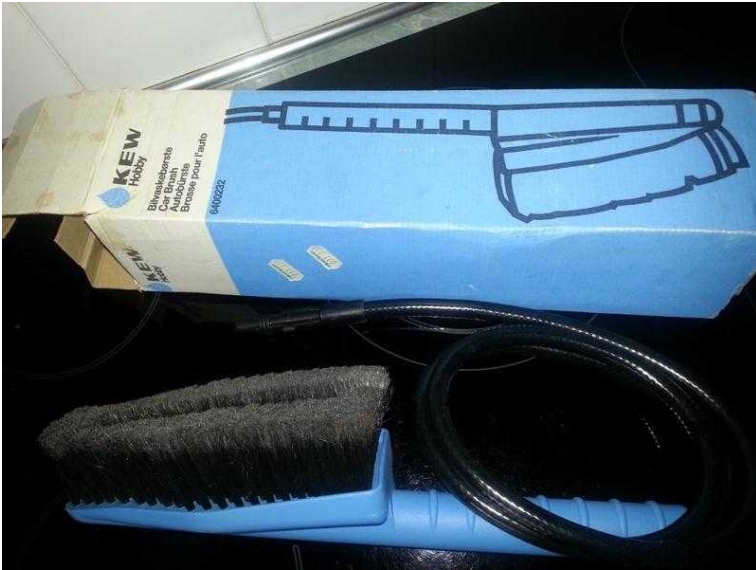

**039KEW039 HOBBY 039CAR BRUSH amp HOSE039 - BRAND NEW NEVER USED. (6 C**

Location **South East, Kent**  
<https://www.freeadsz.co.uk/x-175148-z>

'KEW' HOBBY 'CAR BRUSH & HOSE' - BRAND NEW NEVER USED. Not sure if it fits other Pressure Machines. Ideal for washing the car, caravan, conservatory etc. Perfect Brand New Condition in.

039KEW039 HOBBY 039CAR  
 BRUSH amp HOSE039 -  
 BRAND NEW NEVER USED.  
<https://www.freeadsz.co.uk/x-175148-z>

039KEW039 HOBBY 039CAR  
 BRUSH amp HOSE039 -  
 BRAND NEW NEVER USED.  
<https://www.freeadsz.co.uk/x-175148-z>