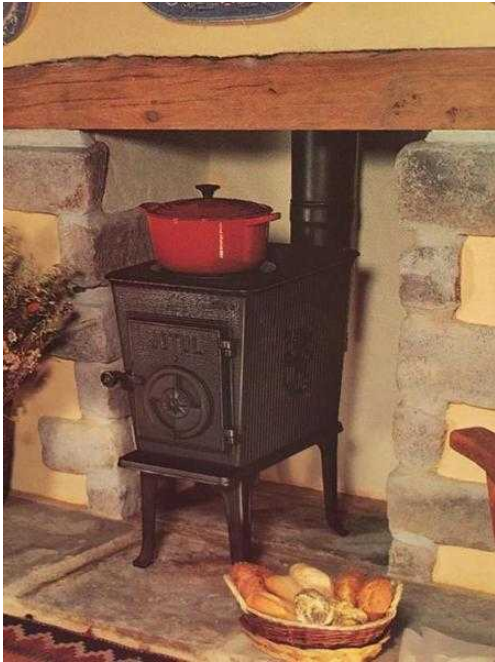

# Wood Burning Stove (245 GBP)

Location **South East, East Sussex**  
<https://www.freeadsz.co.uk/x-175261-z>

JÃ,tul No 602 in green, 6kw, flue outlet top or rear, with

**Wood Burning Stove**  
<https://www.freeadsz.co.uk/x-175261-z>