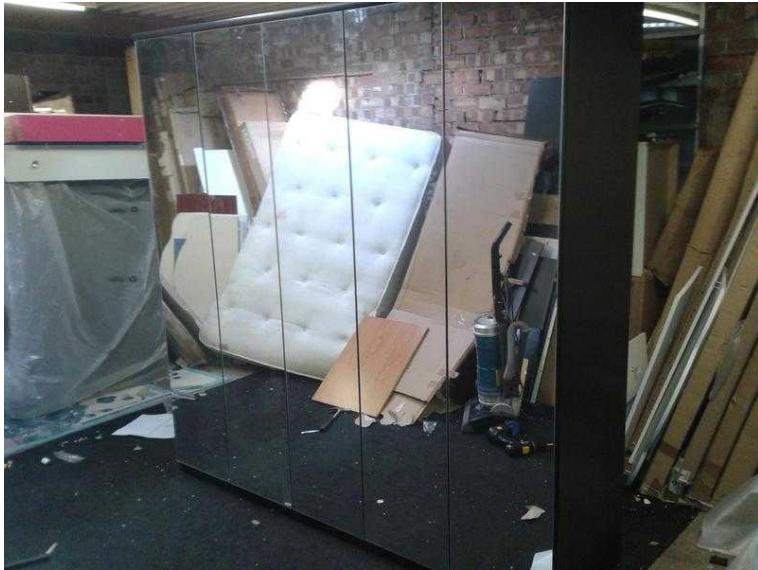

# 5 Door Mirrored wardrobe Shelves in side with 2 hanging rails 220 Size W2000mm x H

Location **Yorkshire and the Humber, West Yorkshire**  
<https://www.freeadsz.co.uk/x-175379-z>

5 Door Mirrored wardrobe  
 Shelves in side with 2 hanging rails  
 £220  
 Size W2000mm x H1990mm x D525mm  
 No visible damage mirrors are in good condition  
 There is 3 handles but i've lost the brackets that fit them on hence price  
 Will be dismantled  
 Can

5 Door Mirrored wardrobe  
 Shelves in side with 2 hanging rails 220 Size W2000mm x H1990mm x D525mm N  
<https://www.freeadsz.co.uk/x-175379-z>

5 Door Mirrored wardrobe  
 Shelves in side with 2 hanging rails 220 Size W2000mm x H1990mm x D525mm N  
<https://www.freeadsz.co.uk/x-175379-z>