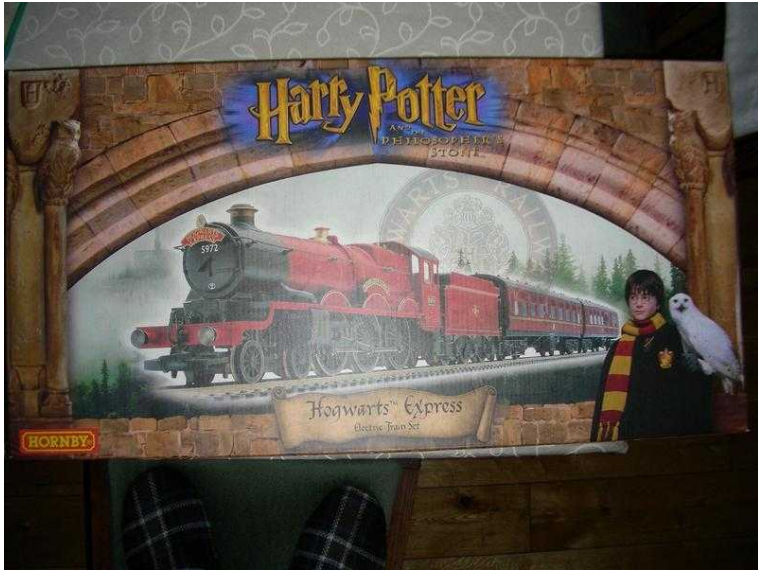

HARRY POTTER TRAIN (220 GBP)

Location **South East, East Sussex**
<https://www.freeadsz.co.uk/x-191299-z>

HI THIS ITEM IS A HARRY POTTER HOGWARTS EXPRESS ELECTRIC TRAIN. " THE PHILOSOPHERS STONE " THE SET IS BRAND NEW, NOT EVEN BEEN OUT OF THE BOX, IT STILL HAS THE TISSUE PAPER AROUND THE ITEMS. THIS IS A RARE ITEM IN THIS PRISTINE CONDITION. THE ITEM AND THE BOX ARE AS GOOD AS THE DAY IT WAS.