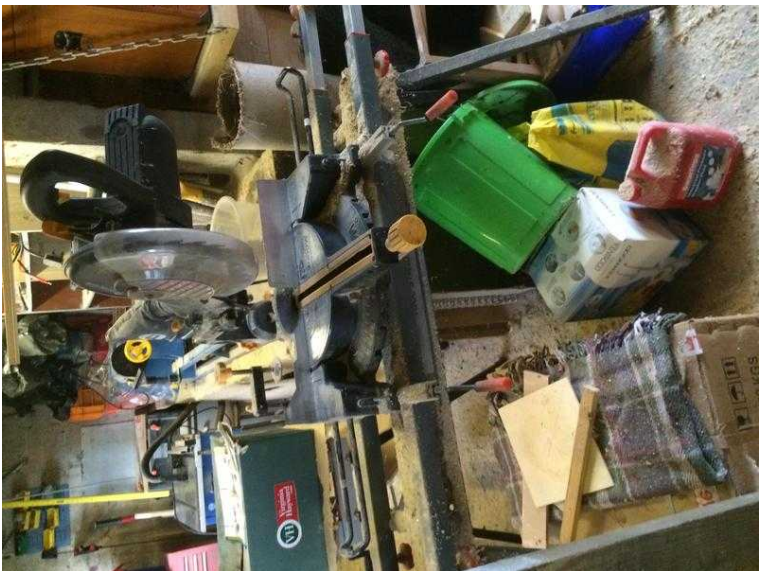

# CrosscutMitre saw on Stand (150 GBP)

Location **South East, West Sussex**  
<https://www.freeadsz.co.uk/x-193006-z>

Moving home so need to

CrosscutMitre saw on Stand

<https://www.freeadsz.co.uk/x-193006-z>

CrosscutMitre saw on Stand

<https://www.freeadsz.co.uk/x-193006-z>

CrosscutMitre saw on Stand

<https://www.freeadsz.co.uk/x-193006-z>

CrosscutMitre saw on Stand

<https://www.freeadsz.co.uk/x-193006-z>

CrosscutMitre saw on Stand