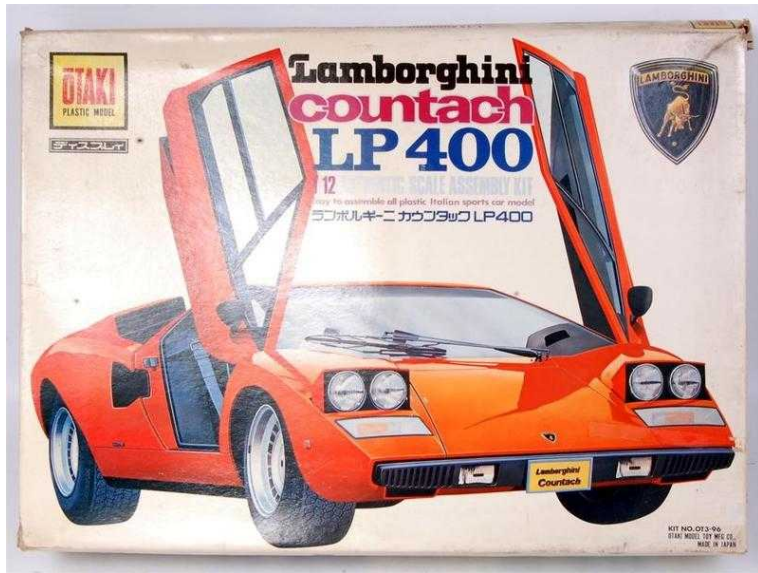

# EXTREMELY RARE vintage 1970s Otaki Lamborghini Countach LP 400, 1/12 Scale Kit

Location **South West, Avon**  
<https://www.freeadsz.co.uk/x-193980-z>

SERIOUS COLLECTORS ONLY!

EXTREMELY Rare vintage 1970's Otaki Lamborghini Countach LP 400, 1/12 Authentic Scale Assembly Kit

Unsealed but verified complete, box is in great condition for its age, acquired from a private collector.

Only 1 of these listed anywhere at the moment, and not likely to see another any time!

EXTREMELY RARE vintage  
1970s Otaki Lamborghini  
Countach LP 400, 112 Scale  
Kit

<https://www.freeadsz.co.uk/x-1939>

EXTREMELY RARE vintage  
1970s Otaki Lamborghini  
Countach LP 400, 112 Scale  
Kit

<https://www.freeadsz.co.uk/x-1939>

EXTREMELY RARE vintage  
1970s Otaki Lamborghini  
Countach LP 400, 112 Scale  
Kit