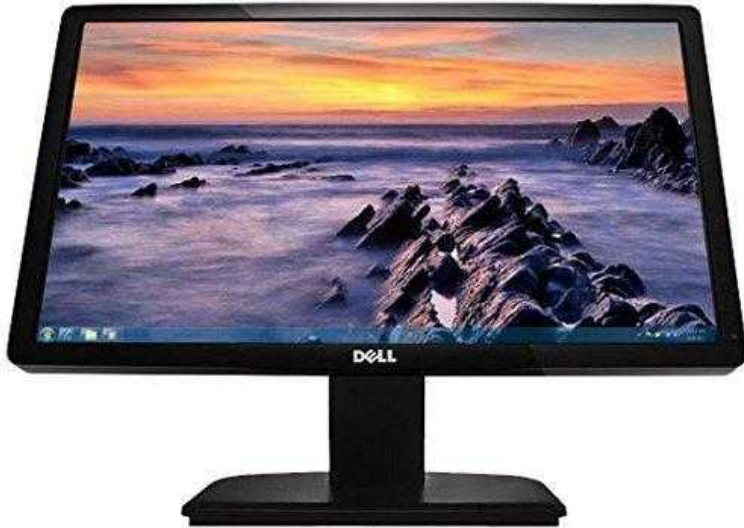

20quot LED LCD Flat Panel Computer Monitor (50 GBP)

Location **South East, East Sussex**
<https://www.freeadsz.co.uk/x-196004-z>

Bring home the Dell IN2030M LED LCD screen and watch your movies, games, and other multimedia in stunning detail. Sporting a slim bezel design with rounded edges, this 20-inch Dell monitor occupies very little desk space. Moreover, with a high-speed video response time of 5 ms, this black LED LCD screen effectively reduces blurring and ghosting in action movies and sports broadcasts. Boasting a brightness of 250 cd/m2, this Dell monitor displays vibrant and vivid images under ambient lighting conditions. What's more, with a dynamic contrast ratio of 8000000:1, the Dell IN2030M monitor highlights intricacies in the picture by producing deeper blacks and brighter whites. VGA & DVI connections (vga and power lead included) Can deliver in!

 <p>20quot LED LCD Flat Panel Computer Monitor https://www.freeadsz.co.uk/x-196004-z</p>	 <p>20quot LED LCD Flat Panel Computer Monitor https://www.freeadsz.co.uk/x-196004-z</p>	 <p>20quot LED LCD Flat Panel Computer Monitor https://www.freeadsz.co.uk/x-196004-z</p>	 <p>20quot LED LCD Flat Panel Computer Monitor https://www.freeadsz.co.uk/x-196004-z</p>	 <p>20quot LED LCD Flat Panel Computer Monitor https://www.freeadsz.co.uk/x-196004-z</p>	 <p>20quot LED LCD Flat Panel Computer Monitor https://www.freeadsz.co.uk/x-196004-z</p>	 <p>20quot LED LCD Flat Panel Computer Monitor https://www.freeadsz.co.uk/x-196004-z</p>	 <p>20quot LED LCD Flat Panel Computer Monitor https://www.freeadsz.co.uk/x-196004-z</p>	 <p>20quot LED LCD Flat Panel Computer Monitor https://www.freeadsz.co.uk/x-196004-z</p>	 <p>20quot LED LCD Flat Panel Computer Monitor https://www.freeadsz.co.uk/x-196004-z</p>
---	--	--	--	---	--	--	--	--	--