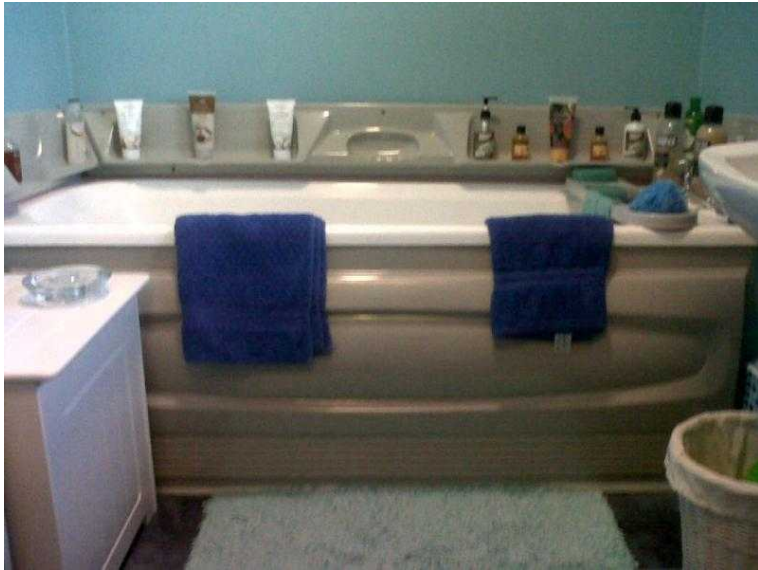

Bath panel and matching bath bar. (25 GBP)

Location **West Midlands, West Midlands**
<https://www.freeadsz.co.uk/x-196402-z>

Grey plastic. Bath panel and shelf for wall with 2 x end.

Bath panel and matching bath bar.

<https://www.freeadsz.co.uk/x-196402-z>

Bath panel and matching bath bar.

<https://www.freeadsz.co.uk/x-196402-z>

Bath panel and matching bath bar.

<https://www.freeadsz.co.uk/x-196402-z>

Bath panel and matching bath bar.