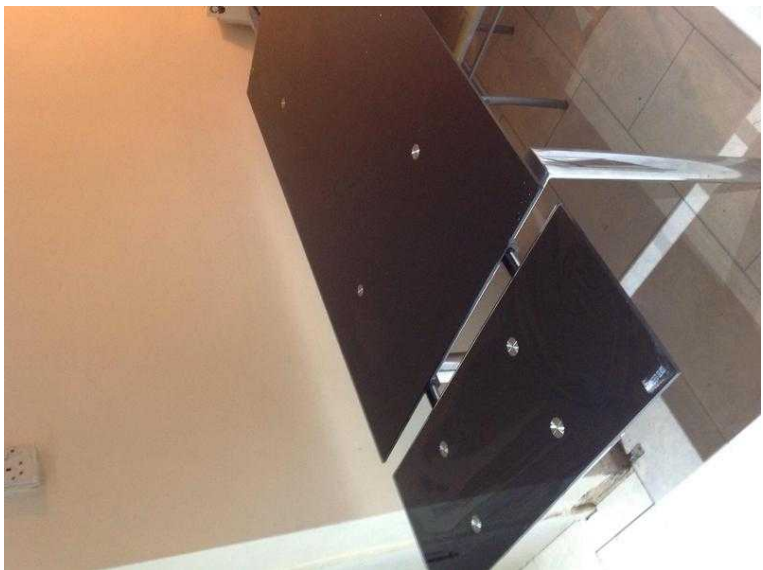

# Smoked glass dining table

Location **South East, Buckinghamshire**  
<https://www.freeadsz.co.uk/x-196554-z>

smoked glass extendable dining table. A few scratches but still in good condition. Need it gone ASAP no chairs;