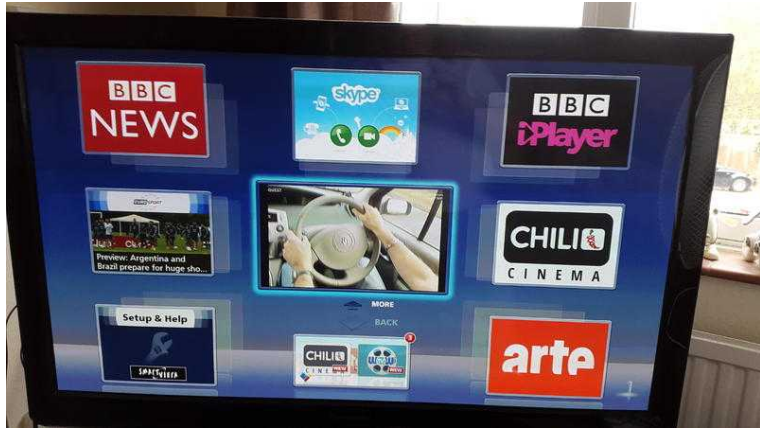

# PANASONIC 42quot SMART TV (160 GBP)

Location **South East, Surrey**  
<https://www.freeadsz.co.uk/x-201078-z>

FULL HD COMPLETE WITH REMOTE CONTROL 1 OWNER LATEST SOFTWARE INSTALLED  
PERFECT WORKING ORDER 07711 821315;