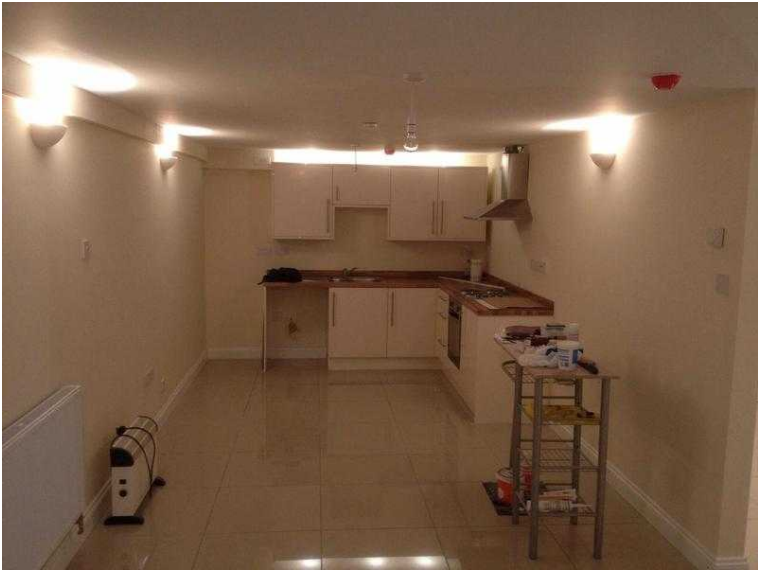

1 Bedroom Flat (650 GBP)

Location **South East, East Sussex**
<https://www.freeadsz.co.uk/x-201193-z>

Luxury big one bedroom basement flat right opposite the railway station;

 <p>1 Bedroom Flat</p> <p>https://www.freeadsz.co.uk/x-201193-z</p>	 <p>1 Bedroom Flat</p> <p>https://www.freeadsz.co.uk/x-201193-z</p>	 <p>1 Bedroom Flat</p> <p>https://www.freeadsz.co.uk/x-201193-z</p>	 <p>1 Bedroom Flat</p> <p>https://www.freeadsz.co.uk/x-201193-z</p>	 <p>1 Bedroom Flat</p> <p>https://www.freeadsz.co.uk/x-201193-z</p>	 <p>1 Bedroom Flat</p> <p>https://www.freeadsz.co.uk/x-201193-z</p>	 <p>1 Bedroom Flat</p> <p>https://www.freeadsz.co.uk/x-201193-z</p>	 <p>1 Bedroom Flat</p> <p>https://www.freeadsz.co.uk/x-201193-z</p>	 <p>1 Bedroom Flat</p> <p>https://www.freeadsz.co.uk/x-201193-z</p>	 <p>1 Bedroom Flat</p> <p>https://www.freeadsz.co.uk/x-201193-z</p>
--	---	---	---	--	---	---	---	---	---