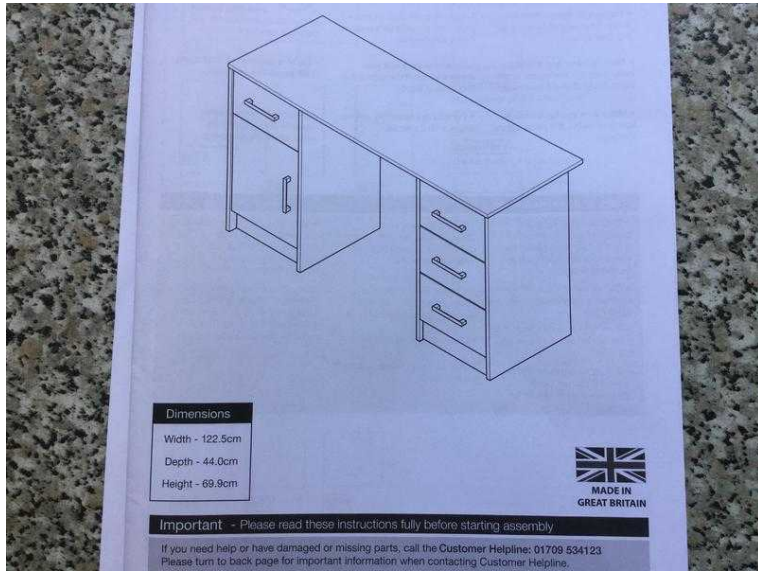

Beech wood grain desk (25 GBP)

Location **West Midlands, Worcestershire**
<https://www.freeadsz.co.uk/x-201605-z>

New boxed desk idea for paper work or computer work side draws and

 <p>https://www.freeadsz.co.uk/x-201605-z</p> <p>Beech wood grain desk</p>	 <p>https://www.freeadsz.co.uk/x-201605-z</p> <p>Beech wood grain desk</p>	 <p>https://www.freeadsz.co.uk/x-201605-z</p> <p>Beech wood grain desk</p>	 <p>https://www.freeadsz.co.uk/x-201605-z</p> <p>Beech wood grain desk</p>	 <p>https://www.freeadsz.co.uk/x-201605-z</p> <p>Beech wood grain desk</p>	 <p>https://www.freeadsz.co.uk/x-201605-z</p> <p>Beech wood grain desk</p>	 <p>https://www.freeadsz.co.uk/x-201605-z</p> <p>Beech wood grain desk</p>	 <p>https://www.freeadsz.co.uk/x-201605-z</p> <p>Beech wood grain desk</p>	 <p>https://www.freeadsz.co.uk/x-201605-z</p> <p>Beech wood grain desk</p>	 <p>https://www.freeadsz.co.uk/x-201605-z</p> <p>Beech wood grain desk</p>
--	---	---	---	--	---	---	---	---	---