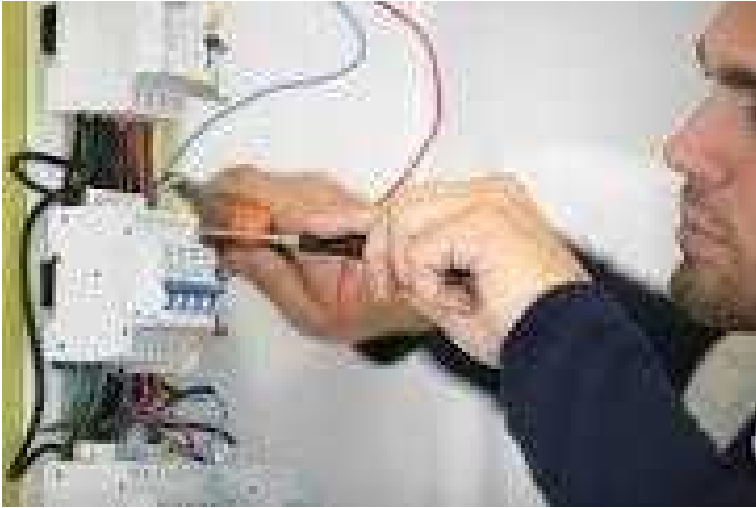

# Alarm Call Outs and Installations on 0207 175 0060 in London

Location **London, London**  
<https://www.freeadsz.co.uk/x-202528-z>

**GAS SAFE ENGINEERS  
ELECTRICIANS**

**ELECTRICAL SAFETY TESTING REPORTS AND CERTIFICATES  
GAS SAFETY TESTING REPORTS AND CERTIFICATES  
24 - 7 EMERGENCY CALL OUT SERVICE  
LANDLORD CERTIFICATES - HOME BUYER REPORTS**