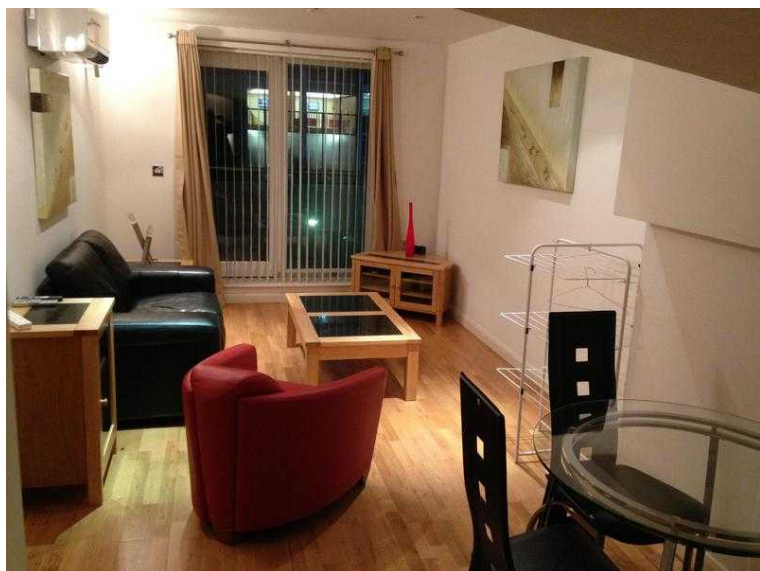

RecentBuildModernBlock Flat 2DBedRms 2Bath(1EnSuite) OpenPlan Balcony CarPar

Location **London, London**
<https://www.freeadsz.co.uk/x-212078-z>

RecentBuildModernBlock Flat 2DBedRms 2Bath(1EnSuite) OpenPlan Balcony CarPark
VeryNearTubeBusShops

Flat
Popular Modern Multi Storey Block
Open Plan Kitchen Dining Sitting Room
2 Double Bedrooms (Master Bed Room with En-Suite Showe Room, Basin, WC)
Main bathroom
Neutral Decor, Electric Heating, Wood and Ceramic Floors
Lift
Concierge
Juliet balcony
Allocated Car Parking Space
Communal Roof Terrace
8 minutes walk Ealing Broadway tube central, district, BR, Heathrow Express Town Centre Shopping
Centres, Walpole Park

To view please call Mark 07941442192 or 02088402146, Thanks

Rent Deposit Admin References Apply

RecentBuildModernBlock Flat 2DBedRms 2Bath(1EnSuite) OpenPlan Balcony CarPark VeryNearTubeBusShops https://www.freeadsz.co.uk/x-212078-z	RecentBuildModernBlock Flat 2DBedRms 2Bath(1EnSuite) OpenPlan Balcony CarPark VeryNearTubeBusShops https://www.freeadsz.co.uk/x-212078-z	RecentBuildModernBlock Flat 2DBedRms 2Bath(1EnSuite) OpenPlan Balcony CarPark VeryNearTubeBusShops https://www.freeadsz.co.uk/x-212078-z	RecentBuildModernBlock Flat 2DBedRms 2Bath(1EnSuite) OpenPlan Balcony CarPark VeryNearTubeBusShops https://www.freeadsz.co.uk/x-212078-z	RecentBuildModernBlock Flat 2DBedRms 2Bath(1EnSuite) OpenPlan Balcony CarPark VeryNearTubeBusShops https://www.freeadsz.co.uk/x-212078-z	RecentBuildModernBlock Flat 2DBedRms 2Bath(1EnSuite) OpenPlan Balcony CarPark VeryNearTubeBusShops https://www.freeadsz.co.uk/x-212078-z	RecentBuildModernBlock Flat 2DBedRms 2Bath(1EnSuite) OpenPlan Balcony CarPark VeryNearTubeBusShops https://www.freeadsz.co.uk/x-212078-z	RecentBuildModernBlock Flat 2DBedRms 2Bath(1EnSuite) OpenPlan Balcony CarPark VeryNearTubeBusShops https://www.freeadsz.co.uk/x-212078-z	RecentBuildModernBlock Flat 2DBedRms 2Bath(1EnSuite) OpenPlan Balcony CarPark VeryNearTubeBusShops https://www.freeadsz.co.uk/x-212078-z	RecentBuildModernBlock Flat 2DBedRms 2Bath(1EnSuite) OpenPlan Balcony CarPark VeryNearTubeBusShops https://www.freeadsz.co.uk/x-212078-z