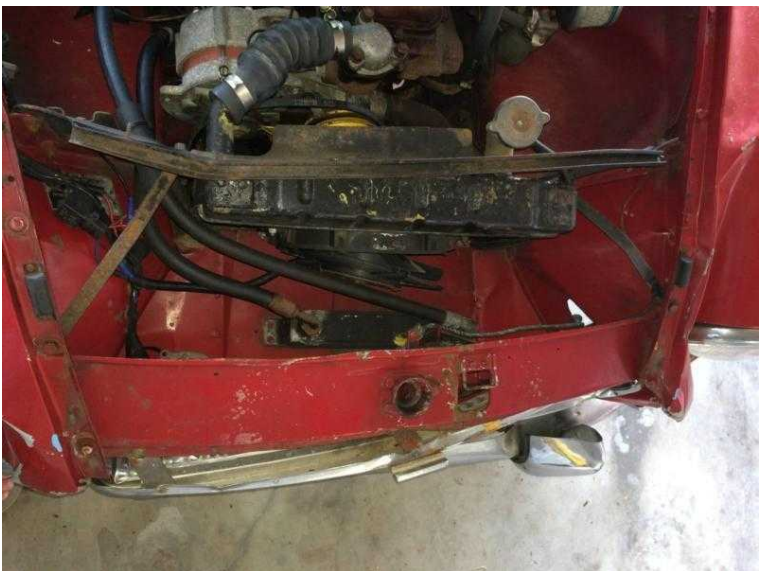

Mg B pre-1970 roadster (900 GBP)

Location **North, Cheshire**
<https://www.freeadsz.co.uk/x-212162-z>

1968 MGB Roadster Front damaged and minor damaged to the wing,mechanically engine turns over easily. and structually underneath is ok & average interior.Front Suspension is not damaged. is HPI.