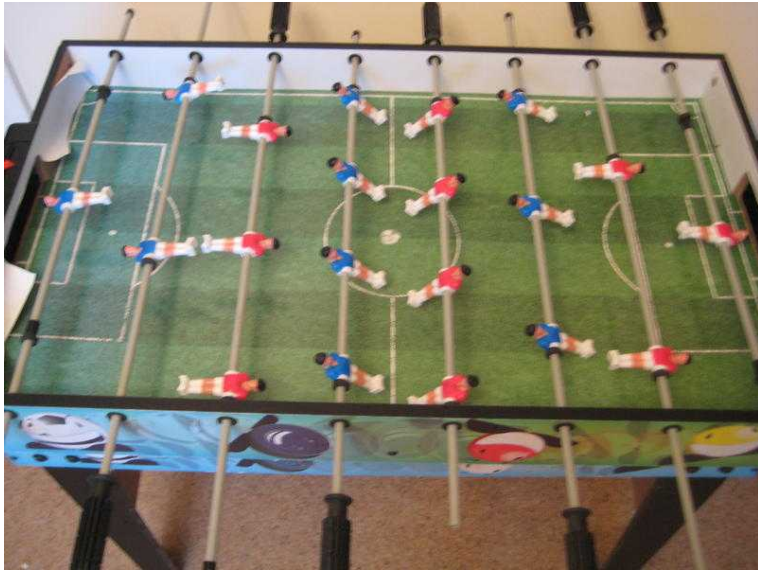

4 IN 1 COMBINATION GAMES TABLE. (50 GBP)

Location **East Midlands, Derbyshire**
<https://www.freeadsz.co.uk/x-213915-z>

FOOTBALL includes telescopic steel rods and 2 balls... TABLE TENNIS includes net, 2 bats and 2 balls...
 POOL TABLE includes 2 cues and set of balls... GLIDE HOCKEY includes 2 pushers and 2 pucks...
 JUNIOR TABLE... Enjoy a variety of fun and games for all the family.. A.1 condition... Currently retailing at £