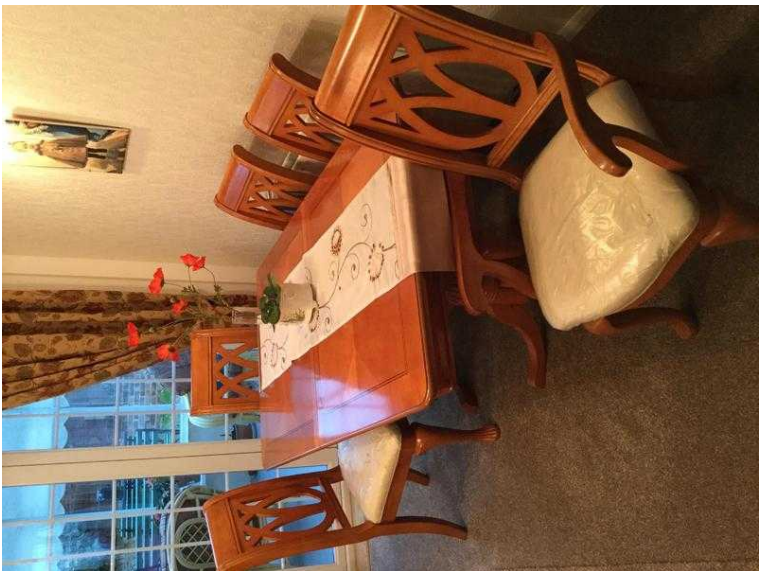

Yew table and 6 chairs (150 GBP)

Location **South East, Kent**
<https://www.freeadsz.co.uk/x-213979-z>

yew extendable table with 2 carvers and 4 chairs. very good condition;

Yew table and 6 chairs
<https://www.freeadsz.co.uk/x-213979-z>

Yew table and 6 chairs
<https://www.freeadsz.co.uk/x-213979-z>

Yew table and 6 chairs
<https://www.freeadsz.co.uk/x-213979-z>

Yew table and 6 chairs
<https://www.freeadsz.co.uk/x-213979-z>

Yew table and 6 chairs
<https://www.freeadsz.co.uk/x-213979-z>