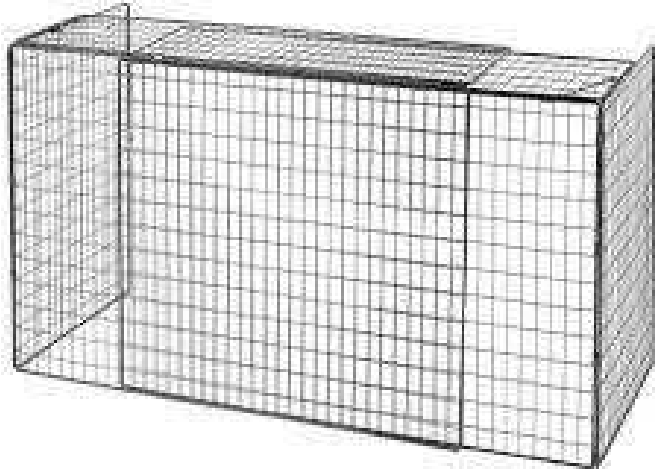

Extendible Fireguard (15 GBP)

Location **South East, West Sussex**
<https://www.freeadsz.co.uk/x-214152-z>

The fireguard can be mounted around a hearth of max size 150cmx45cm. Alternatively it may be mounted on a flat hearth of minimum size 100cm x 50cm. Suitable for use with most fixed domestic wall mounted fires including Gas Fires, Electric Fires and Open Grate Solid Fuel fires with or without a fireplace surround and hearth. Buyer