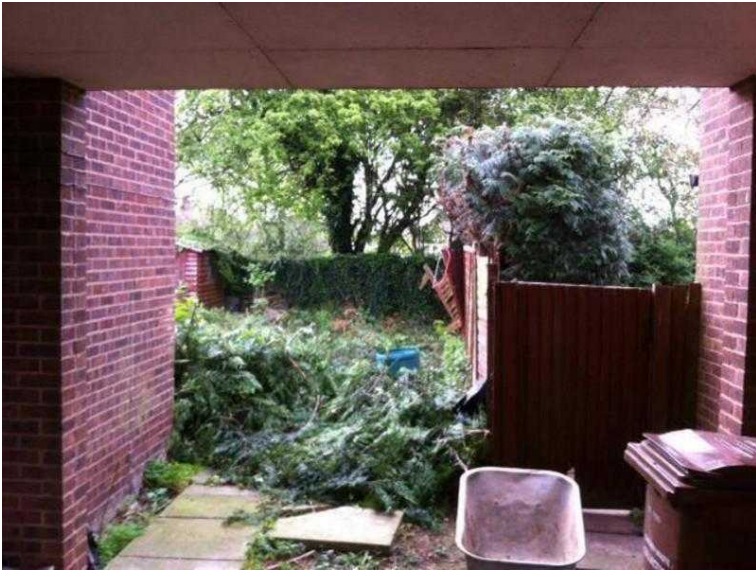

Leicester Landscaping Services

Location **East Midlands, Leicestershire**
<https://www.freeadsz.co.uk/x-214537-z>

Professional, affordable Landscaping services available in and around Leicestershire (we also cover Rutland and Warwickshire) We have an excellent relationship with our Timber supplier and can offer some of the most competitive rates around on Decking and Fencing installations. We offer a repair service as well as full replacements and can supply any and all Fencing materials on a fully fitted or supply only basis. We install more decking than anyone else in Leicestershire and specialise in bespoke decking systems, designing decking to fit the space you have available. We never use cheap decking kits and our timber exceeds that available in DIY barns such as B&Q by some margin. In addition to Decking and Fencing, we're also skilled in construction and can install/repair paving and patios, shed bases and Driveways too. We supply and install aggregates and also produce our own hand-made, custom built Pergolas, Planters and Garden Gates. For more information, or to arrange a site visit in order to obtain a free written quotation, use the contact details supplied here or visit our website. ;