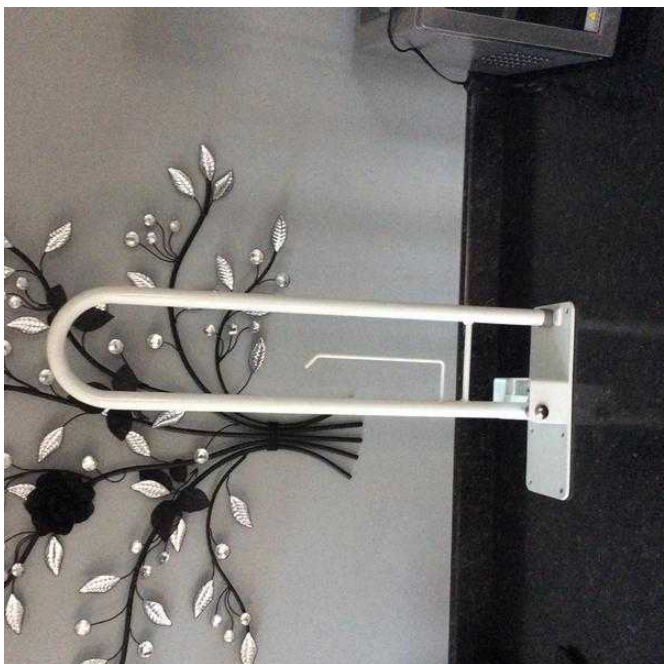

Bathroom support rails white One new 1 used in vgc .mum used as bed rail filked to

Location **East of England, Norfolk**
<https://www.freeadsz.co.uk/x-215068-z>

2 bathroom rails for toilet or bath.white chrome very sturdy fixed to wall folds back when not in use.mum used as bed rail.one new one vgc.brought from Collins care cost £48 each sell for £20 or both for £.

Bathroom support rails white
One new 1 used in vgc .mum
used as bed rail filked to wall.
<https://www.freeadsz.co.uk/x-215068-z>

Bathroom support rails white
One new 1 used in vgc .mum
used as bed rail filked to wall.
<https://www.freeadsz.co.uk/x-215068-z>