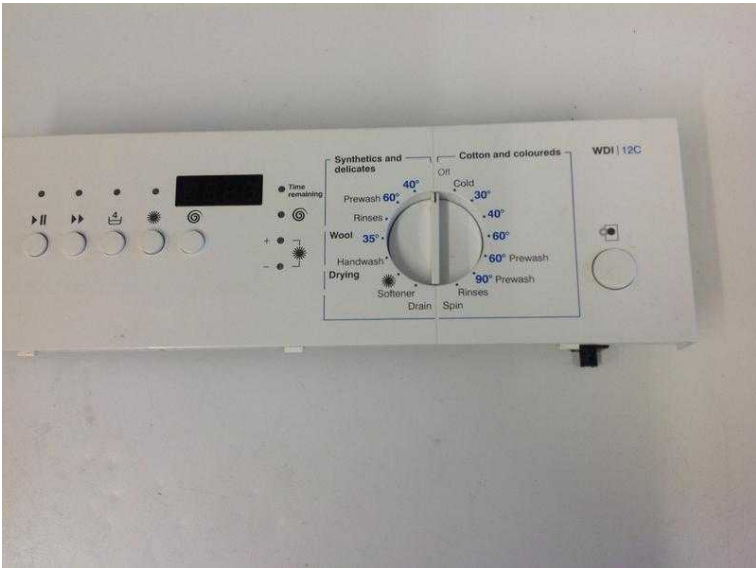

Genuine SMEG WDI 12C WasherDryer Front Control Panel amp PCB (35 GBP)

Location **Wales, Gwent**
<https://www.freeadsz.co.uk/x-215097-z>

Genuine SMEG WDI 12C Washer/Dryer control panel and printed circuit board module. New price for the control panel is £46.99, and PCB module costs £194.99. Both items are in perfect condition and guaranteed working order, and the price for both is a!

Genuine SMEG WDI 12C
 WasherDryer Front Control
 Panel amp PCB
<https://www.freeadsz.co.uk/x-215097-z>

Genuine SMEG WDI 12C
 WasherDryer Front Control
 Panel amp PCB
<https://www.freeadsz.co.uk/x-215097-z>