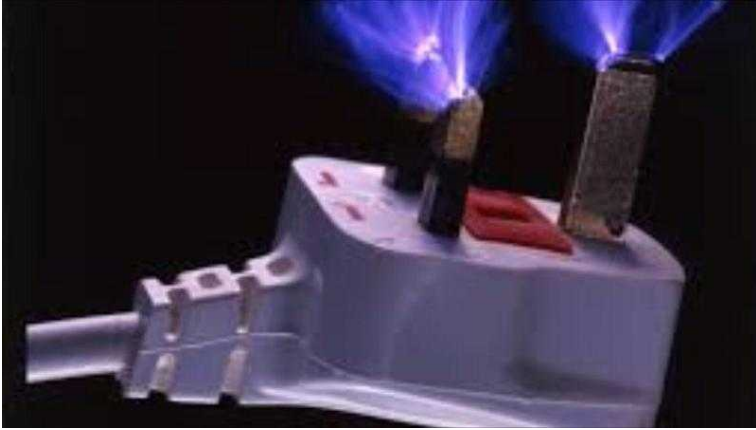

PAT TESTING SERVICE

Location **South East, Middlesex**
<https://www.freeadsz.co.uk/x-216525-z>

PAT TESTING CROYDON AND SURREY AREAS We are a small family run business, who provide a reliable and quality PAT testing service at the very highest level. We offer a same day service. Certificates and registers will be issued when full payment has been received and cleared. We accept Cash, Bank Transfers and Credit/Debit Cards. Visit [Www . Croydonpattesting .com](http://www.croydonpattesting.com) 07886431799 Darren These are just a few areas that we cover. If you can't find what you are looking for contact us today to find out if we cover your area. Kent - Bromley, Beckenham, Biggin Hill, Edenbridge & Sevenoaks Surrey - Ashted, Bletchingly, Belmont, Banstead, Caterham, Cheam, Cobham, Croydon, Carshalton, Coulsdon, Godstone, Godalming, New Malden, Mitcham, Oxted, Purley, Redhill, Rose Hill, Sutton, Selson, Tadworth, Wallington, Warlingham, Woldingham, Worcester Park, Wimbledon, Epsom, Esher, Ewell & Kingston West Sussex - East Grinstead, Horley, Salfords, Gatwick, SmallFields & Crawley [Www croydonpattesting com](http://www.croydonpattesting.com) DJ's and Bands we offer a full PAT testing service for all your disco equipment.. **LANDLORDS** we offer a full PAT testing service for all your tenants Events we offer a full PAT testing service for all Equipment Offices and businesses we offer a full PAT testing service for all Equipment And we cover a lot more then that so please feel free to go to our website for more info and