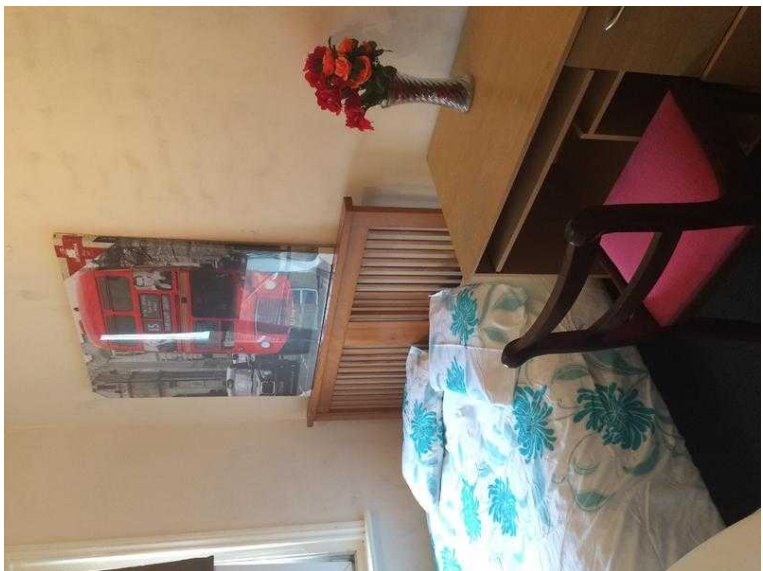

Double room available now in eastbourne (450 GBP)

Location **South East, East Sussex**
<https://www.freeadsz.co.uk/x-216983-z>

Double room available now in eastbourne town centre available to couple or single person , wifi , fridge in the room , all laundry and kitchen facilities , available in very quiet and clean house , welcome professional person or student call