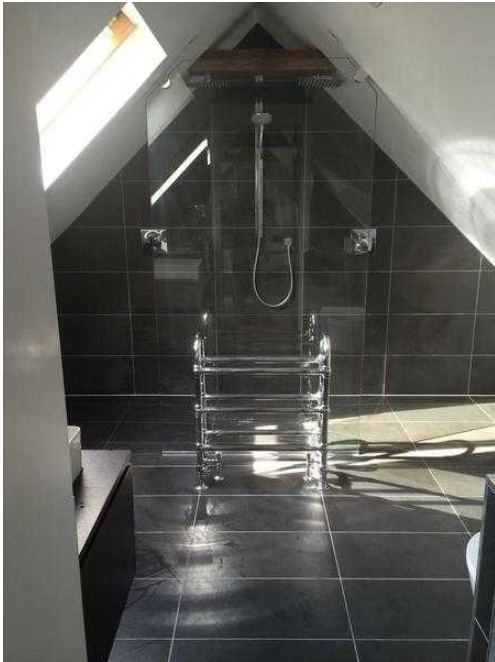

glass payne solutions

Location **South East, Surrey**
<https://www.freeadsz.co.uk/x-218996-z>

We are a company that can help with any of your glass needs Shower screens Mirrors Splash backs Blinds ;

glass payne solutions