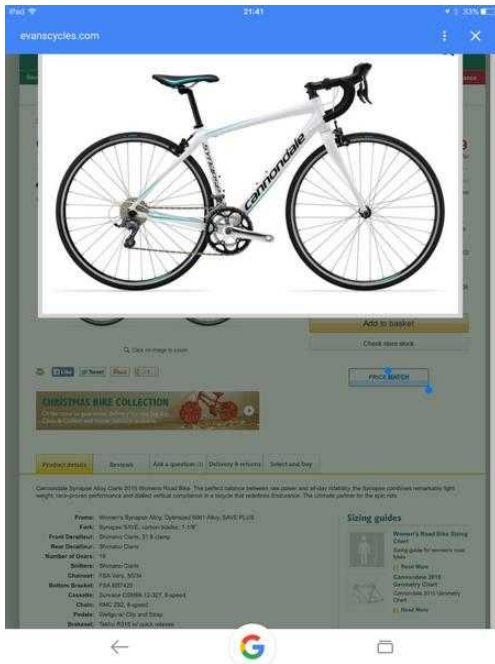

Cannondale (200 GBP)

Location **South East, East Sussex**
<https://www.freeadsz.co.uk/x-220810-z>

Synapse women's road bike,shimano claris gears,excellent condition,only selling due to upgrade,ideal Christmas

 <p>https://www.freeadsz.co.uk/x-220810-z</p> <p>Cannondale</p>	 <p>https://www.freeadsz.co.uk/x-220810-z</p> <p>Cannondale</p>	 <p>https://www.freeadsz.co.uk/x-220810-z</p> <p>Cannondale</p>	 <p>https://www.freeadsz.co.uk/x-220810-z</p> <p>Cannondale</p>	 <p>https://www.freeadsz.co.uk/x-220810-z</p> <p>Cannondale</p>	 <p>https://www.freeadsz.co.uk/x-220810-z</p> <p>Cannondale</p>	 <p>https://www.freeadsz.co.uk/x-220810-z</p> <p>Cannondale</p>	 <p>https://www.freeadsz.co.uk/x-220810-z</p> <p>Cannondale</p>	 <p>https://www.freeadsz.co.uk/x-220810-z</p> <p>Cannondale</p>	 <p>https://www.freeadsz.co.uk/x-220810-z</p> <p>Cannondale</p>
--	---	---	---	--	---	---	---	---	---