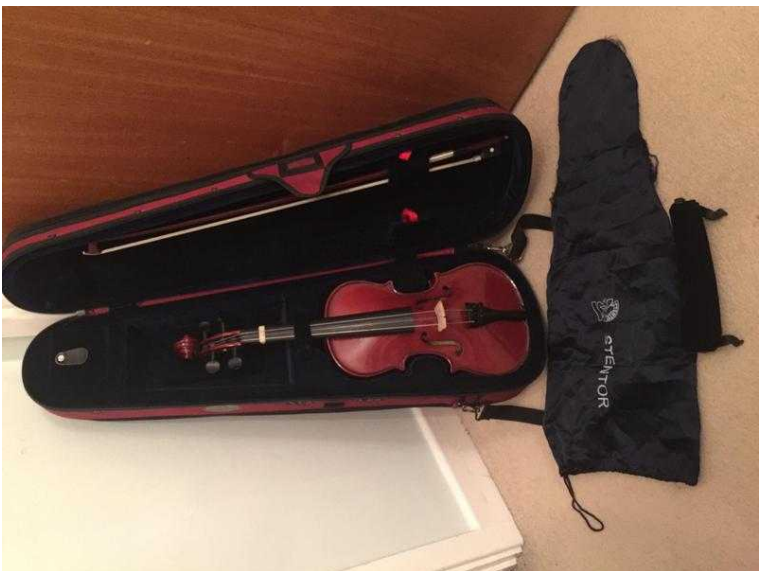

34 size violin, bow and case (45 GBP)

Location **South East, East Sussex**
<https://www.freeadsz.co.uk/x-222308-z>

3/4 size violin, chin rest, bow, draw-string protective bag and carry

34 size violin, bow and case
<https://www.freeadsz.co.uk/x-222308-z>

34 size violin, bow and case
<https://www.freeadsz.co.uk/x-222308-z>

34 size violin, bow and case
<https://www.freeadsz.co.uk/x-222308-z>

34 size violin, bow and case
<https://www.freeadsz.co.uk/x-222308-z>