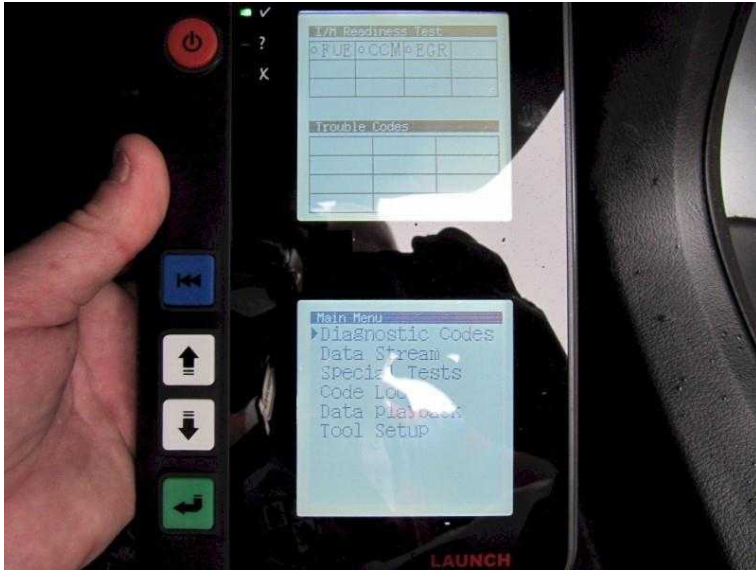

Launch Diagnostic Scantool with large double screens great for Data stream (49 GBP)

Location **North, Tyne And Wear**
<https://www.freeadsz.co.uk/x-222436-z>

OBDBook is brought forward by LAUNCH. It is one of the latest portable series scanner for the car user to check his/her car's status. OBDBook keeps and enhances functions of its previous generations-Creader. The screen is larger. Its book shape design is more accordable with Ergonomics for hand hold convenient. 5 keys make operation easy and rapid. Smart appearance, book shape design, hand hold convenience. New large screen, both DTC and its definition are displayed for user. 5 function keys make it easy to operate. Large Split Screen Display Customizable Data Display Data Graphing Ability Display current DTCs (including manufacturer specific DTCs) Read/Clear DTCs CANBUS Enabled Freeze Frame Display MIL Status Drive Cycle Test EVAP Test Data storage and playback functions Multi Language (English, French, Spanish) Instock now collect or postage arranged, and card payment taken call Newcastle Diagnostics on 07572 665270 or 0191 2170131 also see website www.newcastlediagnosics.co

Launch Diagnostic Scantool
 with large double screens
 great for Data stream
<https://www.freeadsz.co.uk/x-222436-z>

Launch Diagnostic Scantool
 with large double screens
 great for Data stream
<https://www.freeadsz.co.uk/x-222436-z>