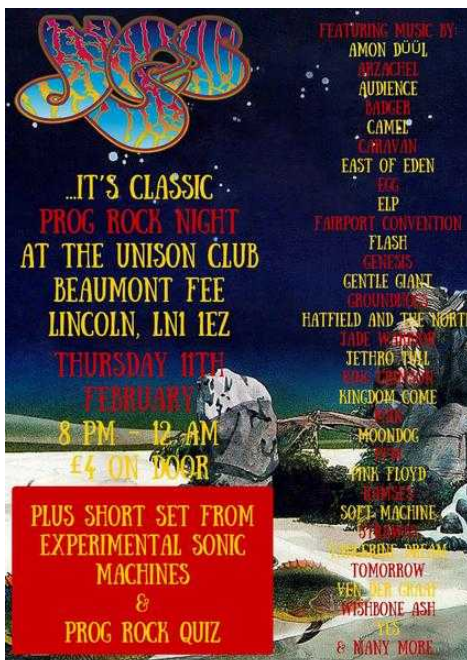

Classic Prog Rock Night - Thurs 11th Feb 2016 - Beaumont Fee Lincoln - Gig amp Quiz

Location **East Midlands, Lincolnshire**
<https://www.freeadsz.co.uk/x-235459-z>

Come and join us for a night of classic progressive rock music, featuring the sounds of: AMON DUUL|ARZACHEL|AUDIENCE|BADGER|CAMEL|CARAVAN|EGG|ELP|FLASH|GENESIS|GENTLE GIANT|GROUNDHOGS|HATFIELD AND THE NORTH|JADE WARRIOR|JETHRO TULL|KING CRIMSON|KINGDOM COME|MAN|MOONDOG|PFM|PINK FLOYD|RAMSES|SOFT MACHINE|STRAWBS|TANGERINE DREAM|TOMORROW|VAN DER GRAAF|WISHBONE ASH|YES and many more... Plus: Short set by special guests EXPERIMENTAL SONIC MACHINES And a PROG ROCK QUIZ £4 on the door
 8:00 PM to midnight
 Lincoln Unison Club - Beaumont Fee - LN1