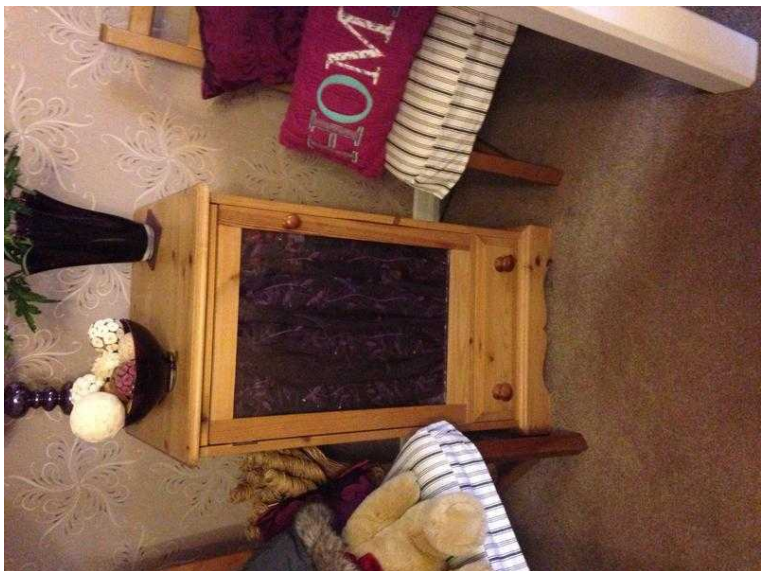

Small pine cupboard (35 GBP)

Location **South East, Berkshire**
<https://www.freeadsz.co.uk/x-237031-z>

Solid pine cupboard, antique pine stain, was originally a hi if unit, great storage. Good.

Small pine cupboard
<https://www.freeadsz.co.uk/x-237031-z>

Small pine cupboard
<https://www.freeadsz.co.uk/x-237031-z>

Small pine cupboard
<https://www.freeadsz.co.uk/x-237031-z>

Small pine cupboard
<https://www.freeadsz.co.uk/x-237031-z>

Small pine cupboard
<https://www.freeadsz.co.uk/x-237031-z>