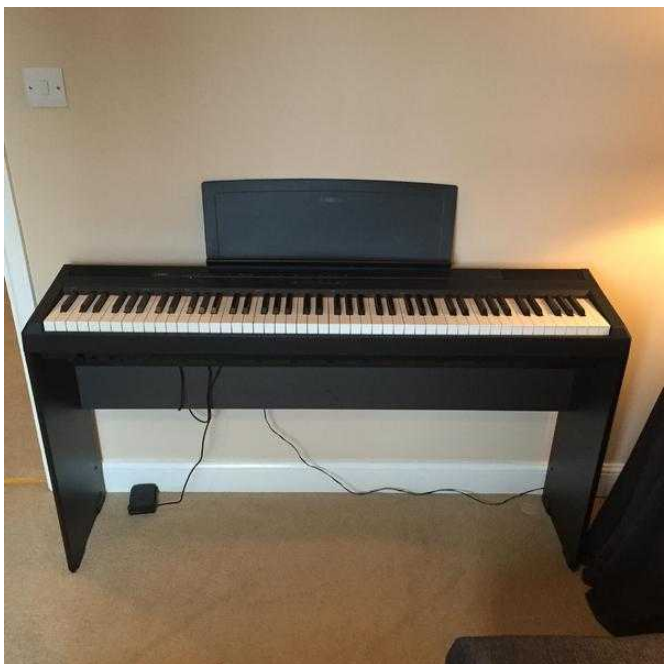

Yamaha P105 Digital 88 Weighted Key Stage Power Adaptor, Sustain Pedal, Stand (30

Location **South East, East Sussex**
<https://www.freeadsz.co.uk/x-238537-z>

The Piano is used but in great.

Yamaha P105 Digital 88
Weighted Key Stage Power
Adaptor, Sustain Pedal, Stand
<https://www.freeadsz.co.uk/x-238537-z>

Yamaha P105 Digital 88
Weighted Key Stage Power
Adaptor, Sustain Pedal, Stand
<https://www.freeadsz.co.uk/x-238537-z>

Yamaha P105 Digital 88
Weighted Key Stage Power
Adaptor, Sustain Pedal, Stand
<https://www.freeadsz.co.uk/x-238537-z>