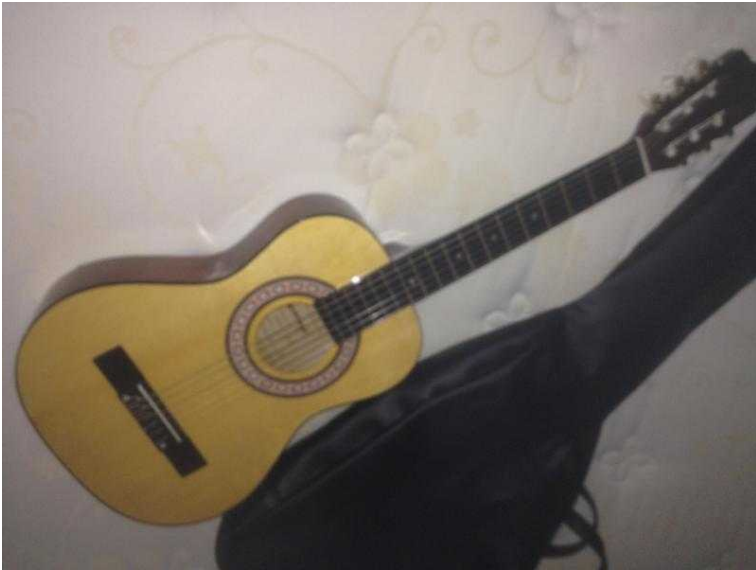

# Lorenzo-classical-guitar-15U-12-size-34quot (with cover) (25 GBP)

Location **South East, West Sussex**  
<https://www.freeadsz.co.uk/x-248148-z>

Unused Lorenzo 1/2 size guitar with cover in as new.

Lorenzo-classical-guitar-15U-12-size-34quot (with cover)  
<https://www.freeadsz.co.uk/x-248148-z>

Lorenzo-classical-guitar-15U-12-size-34quot (with cover)  
<https://www.freeadsz.co.uk/x-248148-z>

Lorenzo-classical-guitar-15U-12-size-34quot (with cover)  
<https://www.freeadsz.co.uk/x-248148-z>

Lorenzo-classical-guitar-15U-12-size-34quot (with cover)  
<https://www.freeadsz.co.uk/x-248148-z>