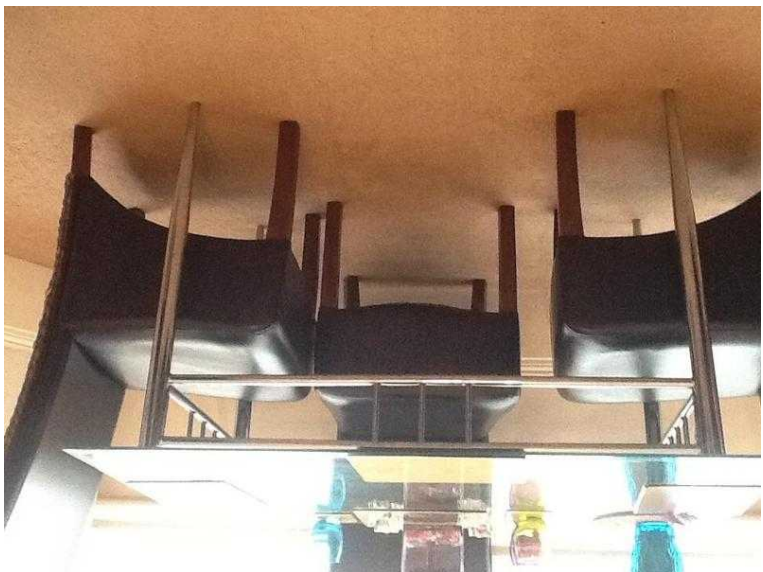

Glass dining table (15 GBP)

Location **South East, East Sussex**
<https://www.freeadsz.co.uk/x-252274-z>

Glass top dining table with silver metal frame. good condition. one of the legs needs to be tightend but would take a few minutes to do. ;

Glass dining table
<https://www.freeadsz.co.uk/x-252274-z>

Glass dining table
<https://www.freeadsz.co.uk/x-252274-z>

Glass dining table
<https://www.freeadsz.co.uk/x-252274-z>

Glass dining table
<https://www.freeadsz.co.uk/x-252274-z>

Glass dining table
<https://www.freeadsz.co.uk/x-252274-z>

Glass dining table
<https://www.freeadsz.co.uk/x-252274-z>