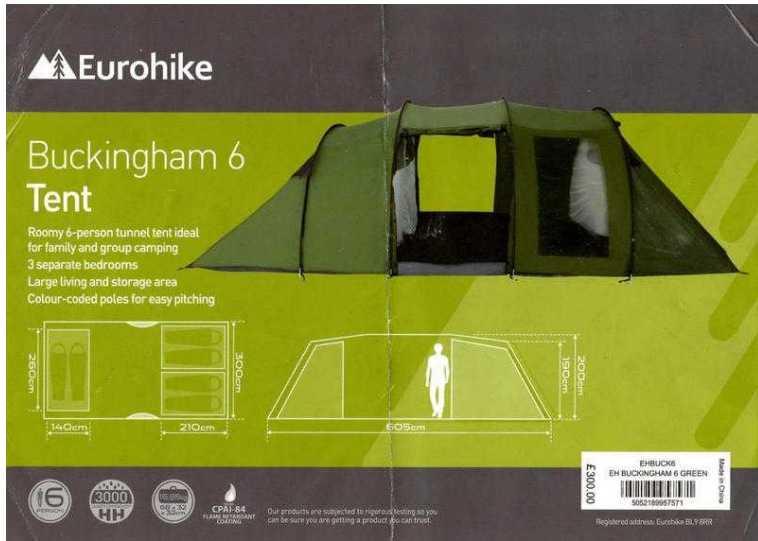

# Eurohike BUCKINGHAM large tent - EXC COND (89 GBP)

Location **South West, Wiltshire**  
<https://www.freeadsz.co.uk/x-257143-z>

Eurohike Buckingham 6-PERSON (3-BED) tent. About 20x10 feet overall. Large living area will full standing height. 3000HH. Used twice - excellent condition. £89.(New price £300). Also have other camping gear - please call for details. 07768454764. Calne SN11