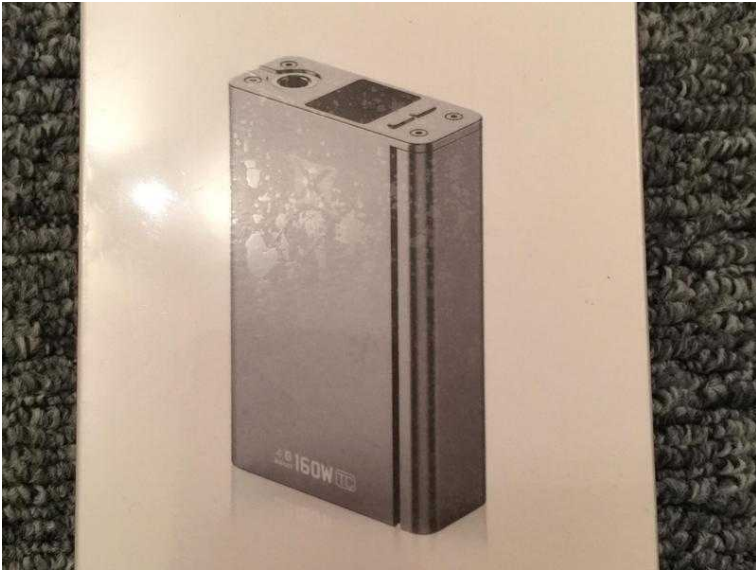

Smok xcube 2 (brand new and sealed (50 GBP)

Location **East of England, Hertfordshire**
<https://www.freeadsz.co.uk/x-257554-z>

Smok xcube 2, 160 watt stainless steel silver mod, brand new and sealed.

Smok xcube 2 (brand new
and sealed
<https://www.freeadsz.co.uk/x-257554-z>

Smok xcube 2 (brand new
and sealed
<https://www.freeadsz.co.uk/x-257554-z>

Smok xcube 2 (brand new
and sealed
<https://www.freeadsz.co.uk/x-257554-z>

Smok xcube 2 (brand new
and sealed
<https://www.freeadsz.co.uk/x-257554-z>