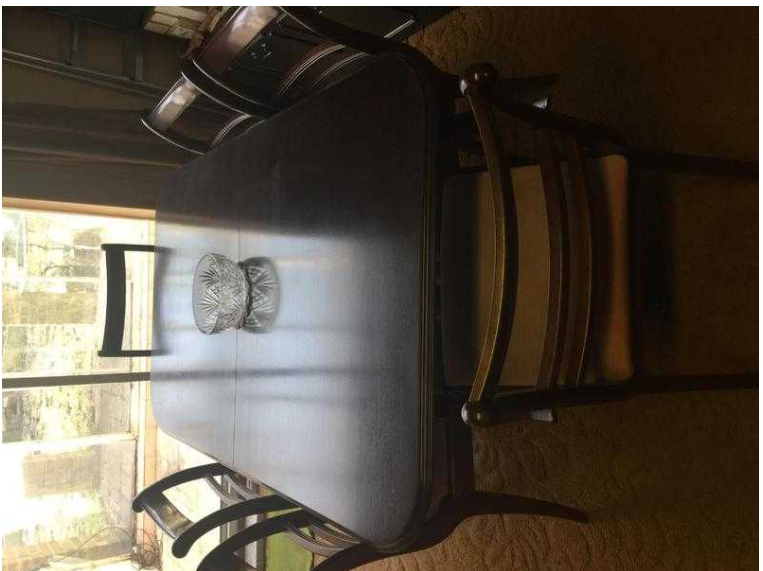

# Dining Table, Chairs and Matching Wall unit good condition (150 GBP)

Location **South East, Middlesex**  
<https://www.freeadsz.co.uk/x-257594-z>

Good condition matching set 8 chairs with extending

Dining Table, Chairs and Matching Wall unit good condition  
<https://www.freeadsz.co.uk/x-257594-z>

Dining Table, Chairs and Matching Wall unit good condition  
<https://www.freeadsz.co.uk/x-257594-z>

Dining Table, Chairs and Matching Wall unit good condition  
<https://www.freeadsz.co.uk/x-257594-z>