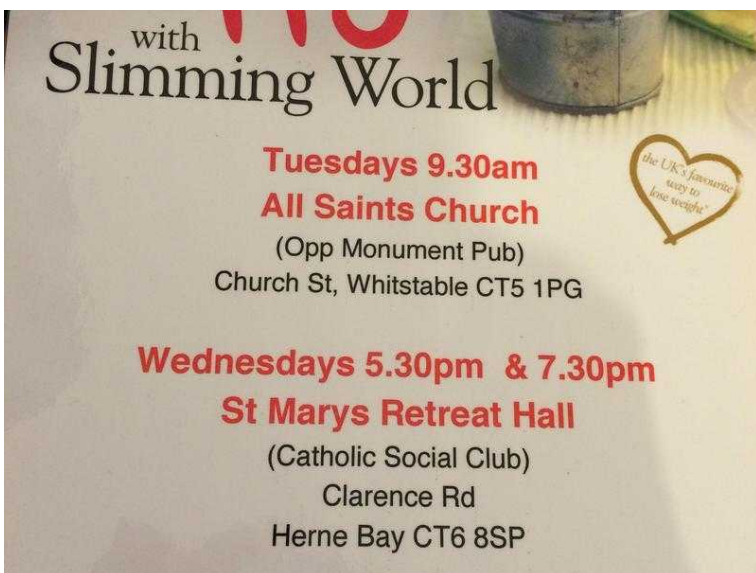

Slimming World Whitstable Tuesday 9.30am amp Herne Bay Wednesday 5.30pm amp

Location **South East, Kent**
<https://www.freeadsz.co.uk/x-271252-z>

Love Food? Come along and chat to my members, find out how they eat their fave meals like Spag Bol, indian, chinese, chips, steak and lose weight!;

 <p>Slimming World Whitstable Tuesday 9.30am amp Herne Bay Wednesday 5.30pm amp 7.30pm https://www.freeadsz.co.uk/x-2712</p>	 <p>Slimming World Whitstable Tuesday 9.30am amp Herne Bay Wednesday 5.30pm amp 7.30pm https://www.freeadsz.co.uk/x-2712</p>	 <p>Slimming World Whitstable Tuesday 9.30am amp Herne Bay Wednesday 5.30pm amp 7.30pm https://www.freeadsz.co.uk/x-2712</p>	 <p>Slimming World Whitstable Tuesday 9.30am amp Herne Bay Wednesday 5.30pm amp 7.30pm https://www.freeadsz.co.uk/x-2712</p>	 <p>Slimming World Whitstable Tuesday 9.30am amp Herne Bay Wednesday 5.30pm amp 7.30pm https://www.freeadsz.co.uk/x-2712</p>	 <p>Slimming World Whitstable Tuesday 9.30am amp Herne Bay Wednesday 5.30pm amp 7.30pm https://www.freeadsz.co.uk/x-2712</p>	 <p>Slimming World Whitstable Tuesday 9.30am amp Herne Bay Wednesday 5.30pm amp 7.30pm https://www.freeadsz.co.uk/x-2712</p>	 <p>Slimming World Whitstable Tuesday 9.30am amp Herne Bay Wednesday 5.30pm amp 7.30pm https://www.freeadsz.co.uk/x-2712</p>	 <p>Slimming World Whitstable Tuesday 9.30am amp Herne Bay Wednesday 5.30pm amp 7.30pm https://www.freeadsz.co.uk/x-2712</p>	 <p>Slimming World Whitstable Tuesday 9.30am amp Herne Bay Wednesday 5.30pm amp 7.30pm https://www.freeadsz.co.uk/x-2712</p>
---	--	--	--	---	--	--	--	--	--