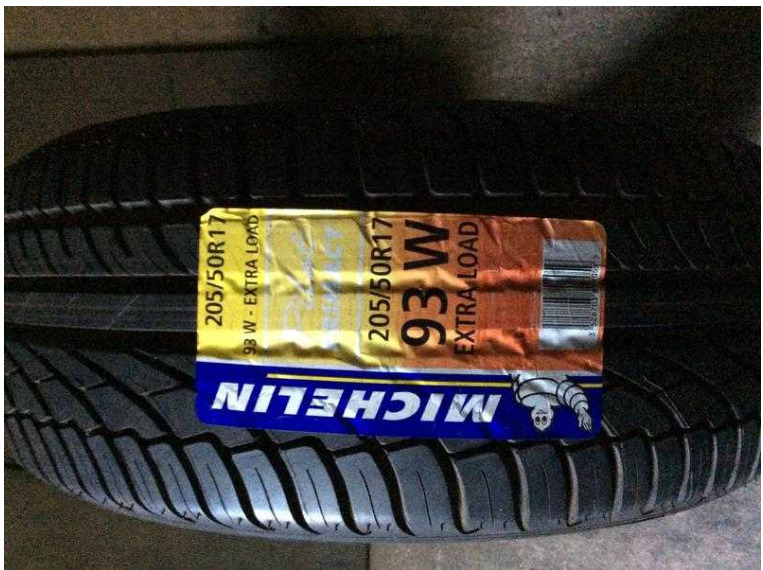

# Brand new unused 20550R17

Location **South West, Dorset**  
<https://www.freeadsz.co.uk/x-273584-z>

Tyre new 205/50R17 Michelin 94w tyre. This is a extra load tyre.

**Brand new unused 20550R17**  
<https://www.freeadsz.co.uk/x-273584-z>

**Brand new unused 20550R17**  
<https://www.freeadsz.co.uk/x-273584-z>

**Brand new unused 20550R17**  
<https://www.freeadsz.co.uk/x-273584-z>

**Brand new unused 20550R17**  
<https://www.freeadsz.co.uk/x-273584-z>