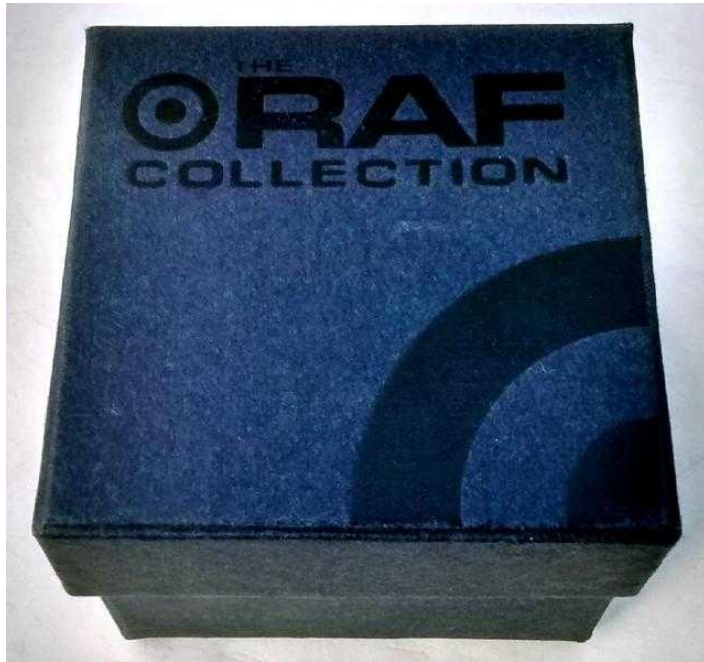

LAZER ETCHED SPITFIRE GLASS CUBE (10 GBP)

Location **South East, West Sussex**
<https://www.freeadsz.co.uk/x-275227-z>

FROM THE 'R.A.F COLLECTION', A SUPERB LAZER ETCHED IMAGE OF A VICKERS-SUPERMARINE SPITFIRE ENCASED IN A CRYSTAL CLEAR HIGHLY POLISHED 5cm SQUARE GLASS CUBE.

THE CUBE IS HOUSED IN A STURDY BLUE BOX WITH THE RAF COLLECTION EMBOSSED ON THE LID, AND A VELVET TYPE MATERIAL IN THE BASE TO PROTECT THE CUBE. THE 'RAF COLLECTION' NO LONGER LIST THIS PARTICULAR SPITFIRE ITEM, (BUT NOW PRODUCE A RATHER LARGER OBLONG ITEM), AND I,VE NOT FOUND ANOTHER ON THE INTERNET, SO I,M ASSUMING IT MUST BE QUITE A RARITY?