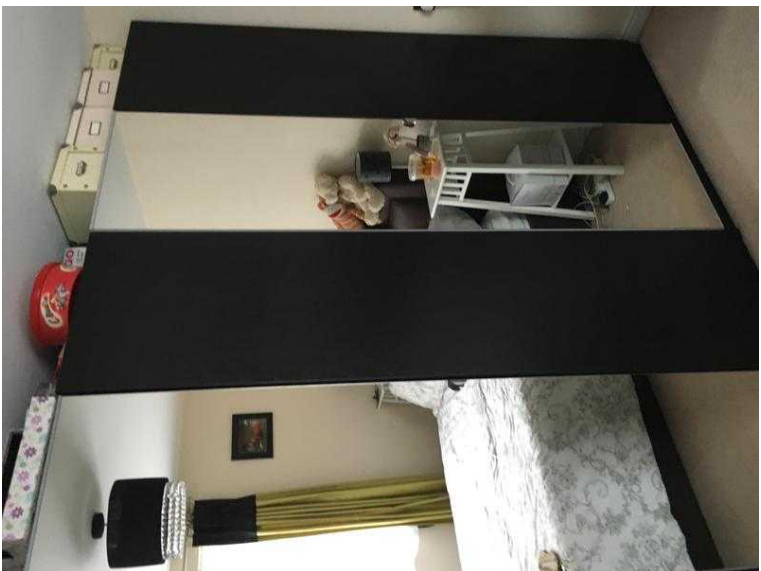

# IKEA wardrobes (250 GBP)

Location **South East, Buckinghamshire**  
<https://www.freeadsz.co.uk/x-289587-z>

2x wardrobes. Each wardrobe measures 24 deep x 39 deep x 79 inch tall  
 wardrobes have interchangeable doors shelving, drawers, sliding shoe shelves  
 Can be dismantled ready for collection. Great condition some signs of wear.  
 Collection