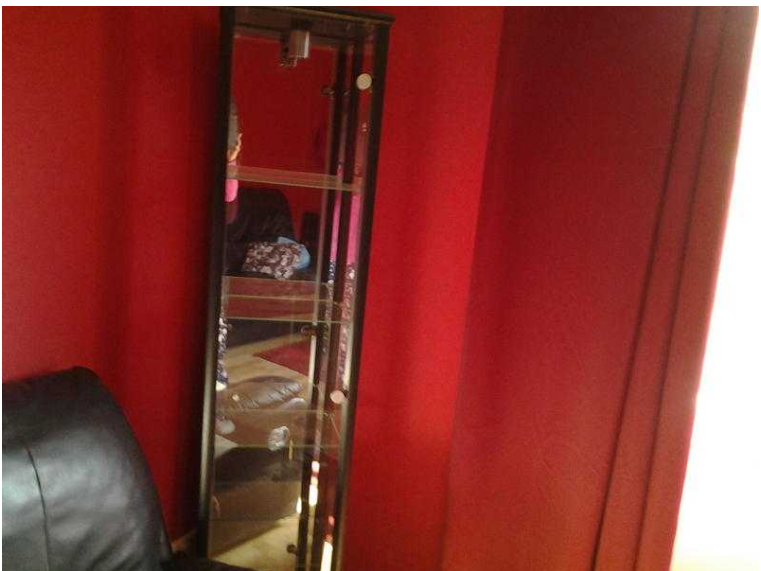

Glass display unit. (20 GBP)

Location **West Midlands, West Midlands**
<https://www.freeadsz.co.uk/x-290064-z>

Black display unit with built in light. Ex condition.;

Glass display unit.
<https://www.freeadsz.co.uk/x-290064-z>

Glass display unit.
<https://www.freeadsz.co.uk/x-290064-z>

Glass display unit.
<https://www.freeadsz.co.uk/x-290064-z>

Glass display unit.
<https://www.freeadsz.co.uk/x-290064-z>

Glass display unit.
<https://www.freeadsz.co.uk/x-290064-z>

Glass display unit.
<https://www.freeadsz.co.uk/x-290064-z>