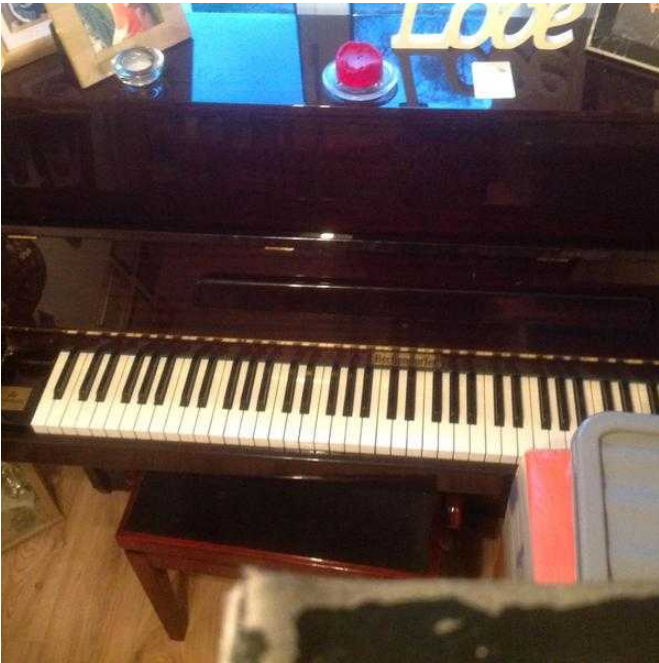

Bechdorfer German piano in excellent condition (600 GBP)

Location **East of England, Bedfordshire**
<https://www.freeadsz.co.uk/x-290360-z>

Bechendorfer German piano in excellent condition. &#pound;

Bechdorfer German piano in excellent condition

<https://www.freeadsz.co.uk/x-290360-z>

Bechdorfer German piano in excellent condition

<https://www.freeadsz.co.uk/x-290360-z>

Bechdorfer German piano in excellent condition

<https://www.freeadsz.co.uk/x-290360-z>